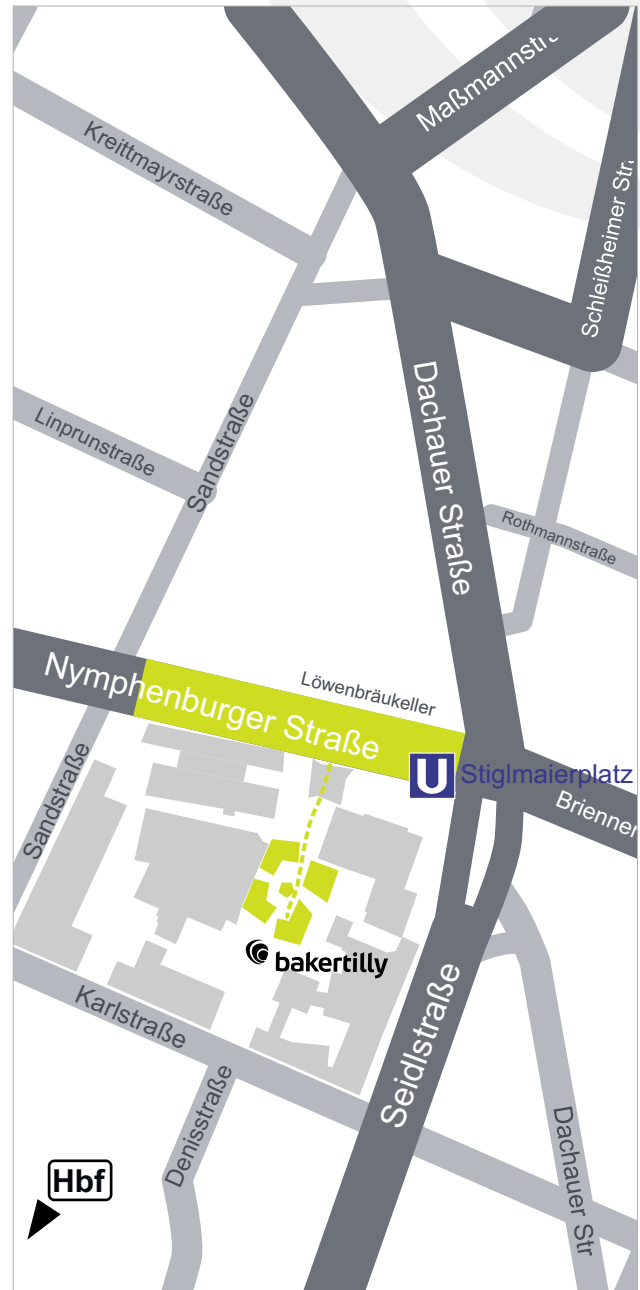

- Turn right onto Maßmannstraße
- Turn left onto Dachauerstraße
- Turn right onto Nymphenburger Straße
- Our office is located on the left side

Coming via highway A95

- Follow A95 until end, then keep left onto Luise-Kiesselbach-Platz
- Continue on B2R/Mittlerer Ring
- Take the exit towards Neuhausen/Zentrum and turn right onto Landshuter Allee
- After 300 m turn right onto Nymphenburger Straße
- You will reach our office after about 1,5 km on the right side

Additional information

- The entrance to our garage is located at Nymphenburger Straße 3, diagonally opposite of Löwenbräukeller (large german restaurant/beergarden)
- At the entrance to the garage You will find a bell – please search for the letter 'b' to call our front desk
- Our visitor parking spaces can be found at the back of the garage, close to the elevators of building 3b

www.bakertilly.de

With more than 33,600 employees in 147 countries Baker Tilly provides a broad range of innovative and individual consultative services in the areas of Audit & Advisory, Tax, Legal and Consulting worldwide. On a global basis, accountants, lawyers, tax advisors and management consultants develop solutions which are precisely tailored to the needs of individual clients and implement them resonating with the highest standards of quality and efficiency. Based on an entrepreneurial consulting philosophy, the client responsible partners form interdisciplinary teams consisting of specialists who exactly meet the requirements of the particular project. In Germany, Baker Tilly employs 1,030 experts in ten different locations and is one of the largest partner-managed consultancies in the country. The Baker Tilly Competence Centers and Industry Teams combine know-how and experiences from various disciplines and industries in cross-sector teams, focusing on the specific requirements of clients and their markets.