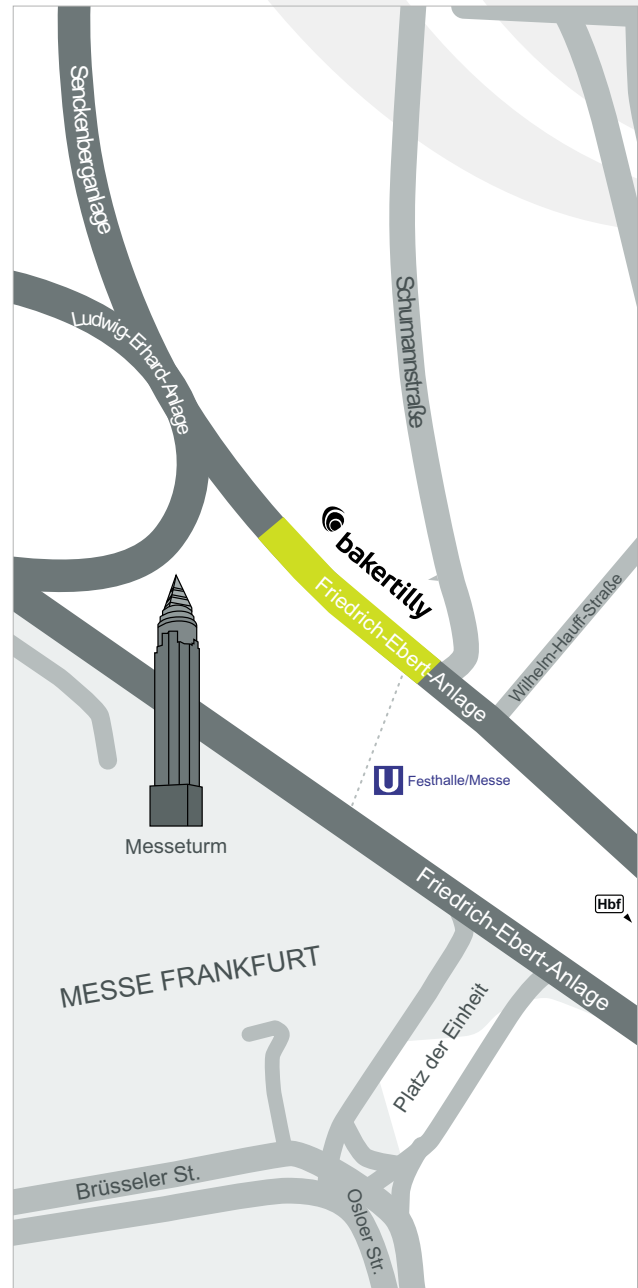

B44

- Follow the street straight ahead until you reach Friedrich-Ebert-Anlage
- After passing the Messe-Tower on the right, turn left at the next crossing and make a U-Turn (please pay attention while crossing the tram)
- After 300 m pass U-Bahn station Festhalle/Messe and turn right onto Schumannstraße
- The first gate on the left leads to our parking garage – to enter the garage please confirm your arrival using the speaking system

www.bakertilly.de

With more than 33,600 employees in 147 countries Baker Tilly provides a broad range of innovative and individual consultative services in the areas of Audit & Advisory, Tax, Legal and Consulting worldwide. On a global basis, accountants, lawyers, tax advisors and management consultants develop solutions which are precisely tailored to the needs of individual clients and implement them resonating with the highest standards of quality and efficiency. Based on an entrepreneurial consulting philosophy, the client responsible partners form interdisciplinary teams consisting of specialists who exactly meet the requirements of the particular project. In Germany, Baker Tilly employs 1,030 experts in ten different locations and is one of the largest partner-managed consultancies in the country. The Baker Tilly Competence Centers and Industry Teams combine know-how and experiences from various disciplines and industries in cross-sector teams, focusing on the specific requirements of clients and their markets.